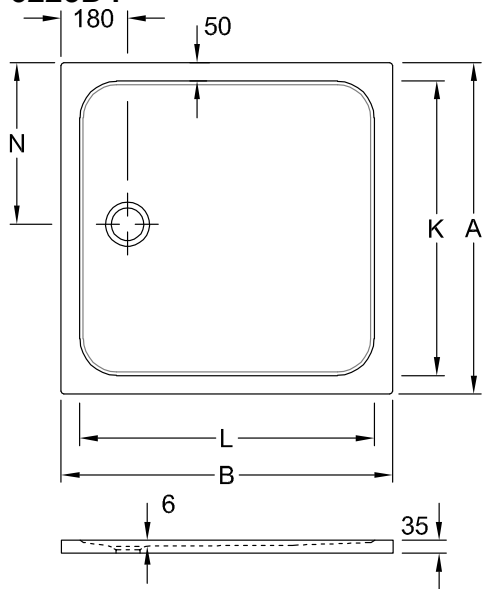

### 1 . POSITION

<b>Model</b>	<b>6223D4</b>
Collection	Lifetime Plus
PROJECTS	DESIGN
Width	900 mm
Height	35 mm
Length	900 mm
Weight	29,78 kg
description	Plus Ceramic not available in CeramicPlus suitable for surface-mounted or flush-fit installation, 4 sides glazed, The installation height of the shower can be reduced by 30mm if outlet fitting 9226 00 XX is used. Please note: this outlet fitting does not conform to EN 274. Ceramic with anti-slip finish (PN18 / non-slip category B) and extra-flat design slip-resistant Non-slip category PN18
material	Ceramic
Specification texts	Lifetime Plus; Plus; Shower tray; Plus; Ceramic; Size: 900 x 900 x 35 mm; Square; Non-slip category PN18

## COLOURS

White Alpin	6223D401	4051202466923
Taupe Anti-slip	6223D4TP	4051202466930
Ardoise Anti-slip	6223D4W9	4051202466947

TECHNICAL DRAWINGS

**6223D4**

	A	B	K	L	N
6223 J5	1000	1000	900	900	500
6223 D4	900	900	800	800	450
6223 B3	800	800	700	700	400